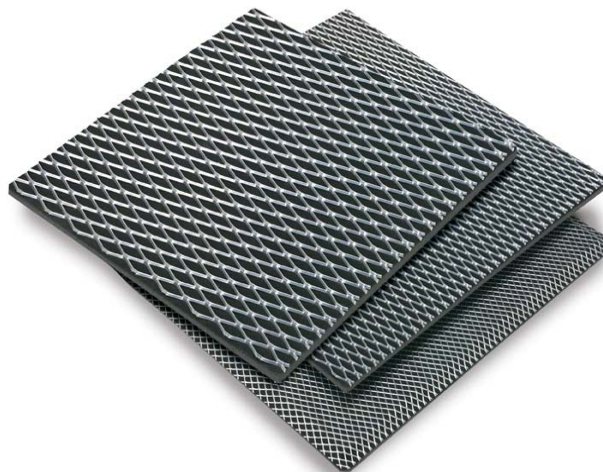

# Squareline Ceiling Panels

Squareline Metal Ceiling Tiles give ceilings a stunning, modern, high-tech look. These expanded metal ceiling tiles are available in three distinct patterns with or without an acoustical backer.

Constructed of expanded metal with an acoustical insert, Squareline Metal Ceiling Tiles can provide just the look you need for any modern interior space. Now available in three different patterns - standard, medium and ultra.

If you're looking for amore dramatic, contemporary look, choose the large mesh pattern of Squareline ultra or the mid-size pattern of Squareline medium. Both come in chrome metal with a light grey or charcoal backer and are ideal for large, open environments.

Squareline standard offers contemporary European flair in a choice of white or chrome metal with a light grey or charcoal backer. Matching trim tiles are also available.

To meet your unique vision, specify Squareline in a custom dimension or distinctive color of metal to match the decor.