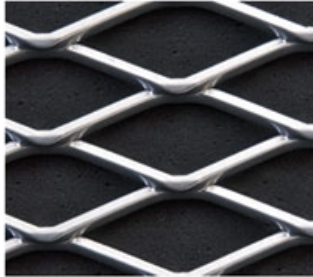

SQUARELINEultra
Chrome Metal, Black Insert