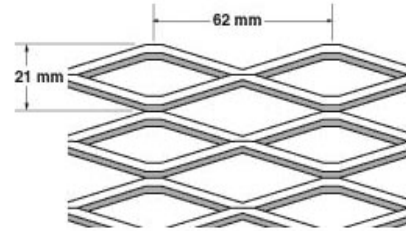

SQUARELINEultra Dimension